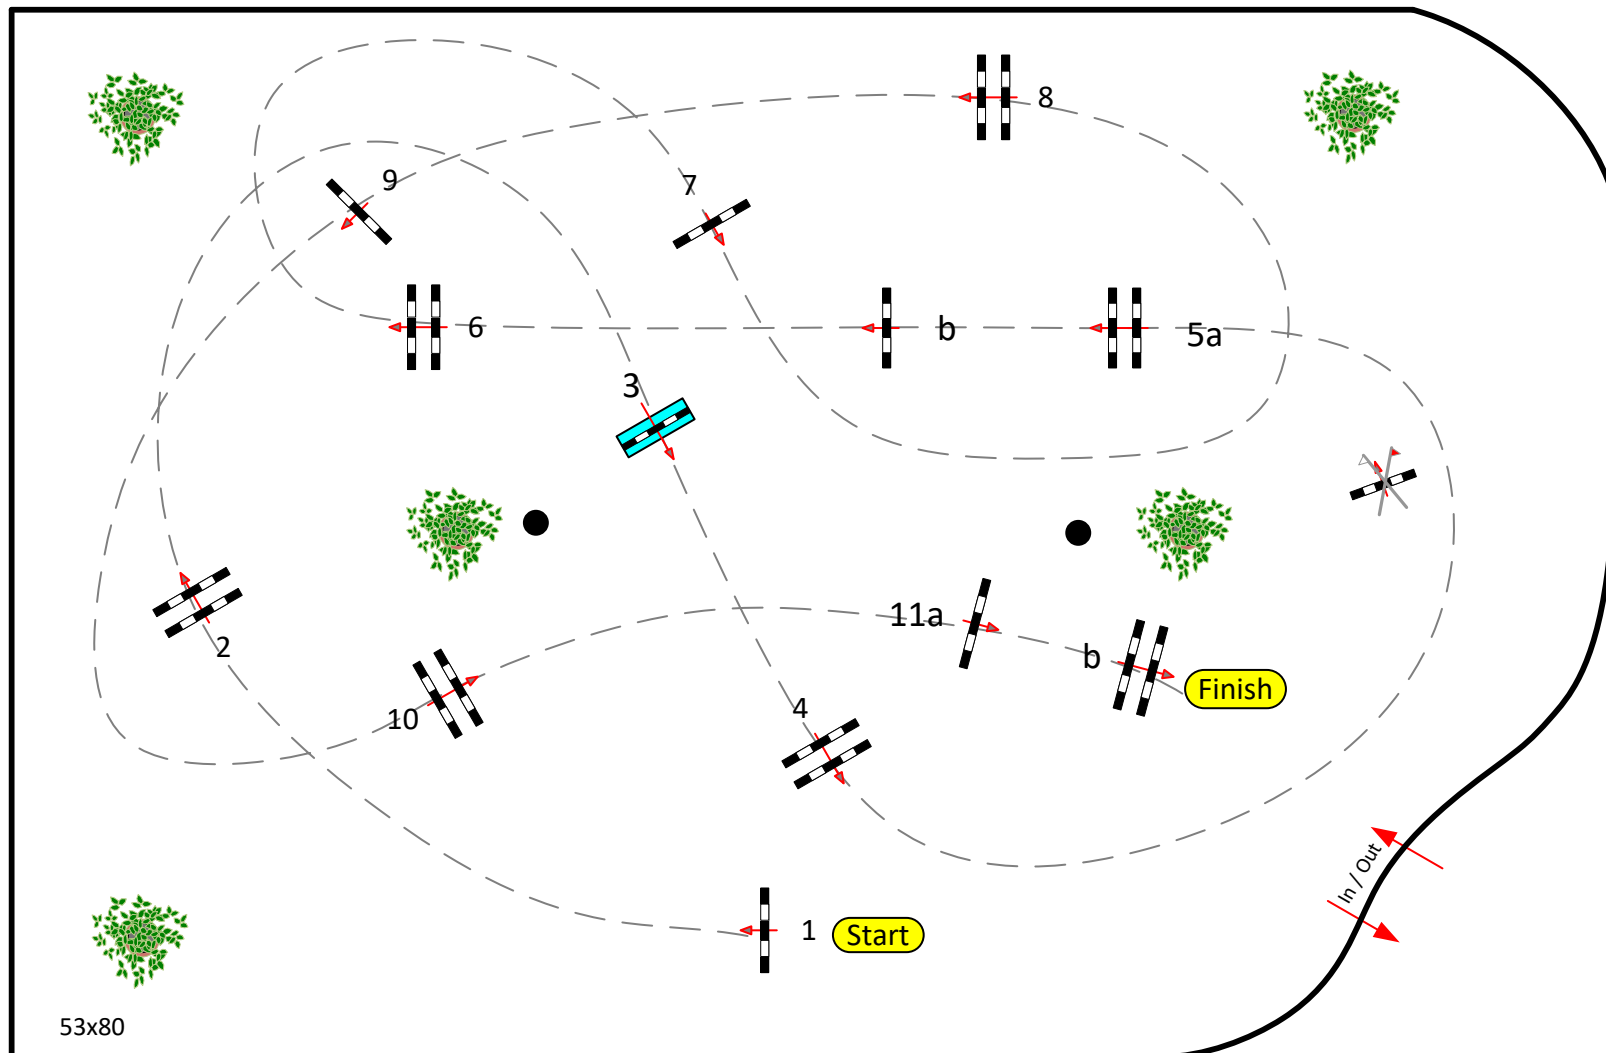

CSIY/CSI*/CSI** De Peelbergen

Class No.: 01

Medium tour CSI**

Competition against the clock

Thursday, 12th April 2018

Start: 15:00

Table: A
National RG:
FEI RG / Art. 238.2.1
Height: 1,40 m

Speed: 350 m/min
Length: 455 m
Time allowed: 78 sec
Time limit: 156 sec

Obstacles: 11
Efforts: 13
Penalty sec:
Closed combination:

2nd Phase:
Length: 0 m
Time allowed: 0 sec
Time limit: 0 sec

2nd Jump-off:
Length: 0 m
Time allowed: 0 sec
Time limit: 0 sec

53x80

Course Designer
Christoph Johnen (GER)